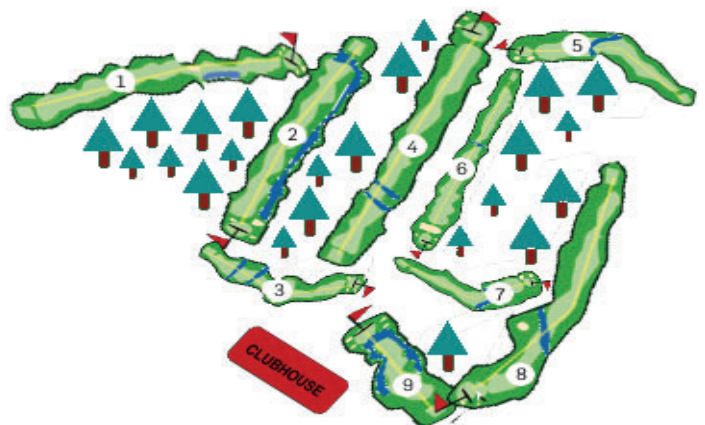

7 - STROKE LIMIT ON ANY HOLE - 7
PICK UP BALL AND MOVE ON

HOLE	PAR		A Pounds	B Point	C Tens	D Pence	HOLE	PAR		A Pounds	B Point	C Tens	D Pence
DRAUGHT = *			BOTTLES/CANS										
1	4.5	CAMDEN INK*	5	.	5	0	11	5.6	SIREN SOUNDWAVE	5	.	5	0
2	5.6	CAMDEN PALE*	5	.	6	0	12	6.0	SIREN BROKENDREAM (STOUT)	5	.	5	0
3	4.6	CAMDEN HELLS *	5	.	5	0	13	3.8	SIREN YU LU	5	.	5	0
4	4.3	CAMDEN SEASONAL*	5	.	8	0	14	5.0	SIREN SANTO	5	.	5	0
5	4.9	BEAVERTOWN NECK OIL*	5	.	8	0	15	4.0	SIREN CALYPSO	5	.	5	0
6	5.0	KONA LONGBOARD	5	.	0	0	16	4.8	FUTURIST (GF 440ML)	7	.	0	0
7	4.4	KONA BIG WAVE	5	.	5	0	17	0.0	SIREN FREESTAR	5	.	5	0
8	5.8	CAMDEN SHOW OFF	5	.	0	0	18	4.5	CORONA	4	.	5	0
9	3.0	CAMDEN WEEK NIGHT	4	.	5	0	19	4.5	HAWKES URBAN ORCHARD	5	.	5	0
10	5.0	ASAHI	4	.	5	0	20	4.0	HAWKES DEAD AND BURIED	5	.	8	0

Ask your pro about this week's guest beer

HOUSE RULES

The offering of swing tips is strictly prohibited - in the words of Arnold Palmer, "Swing your swing."

Free-drops - all dropping must be done so within the confines of the nearest point of relief (just to the left of the bar).

Trash-talking is encouraged and will come in very handy in either the UG Team League or UG Pairs - ask your caddy for details.

Shouts of "Baba boeey" and "mashed potato" are likely to be greeted with furrowed brows and a mid-level insult.

NOTE TO PATRONS:

A bucket of range pils can be purchased from the pro:

Range Pils £45

6 x Corona, 6 x Asahi Super Dry

Hybrid Range £55

4 x KONA LONGBOARD, 4 X KONA BIG WAVE, 4 X TINY REBEL CWTCH

Siren Bucket £55

4 x Yu Lu, 4 x Soundwave, 4 x Santo

Urban Golf